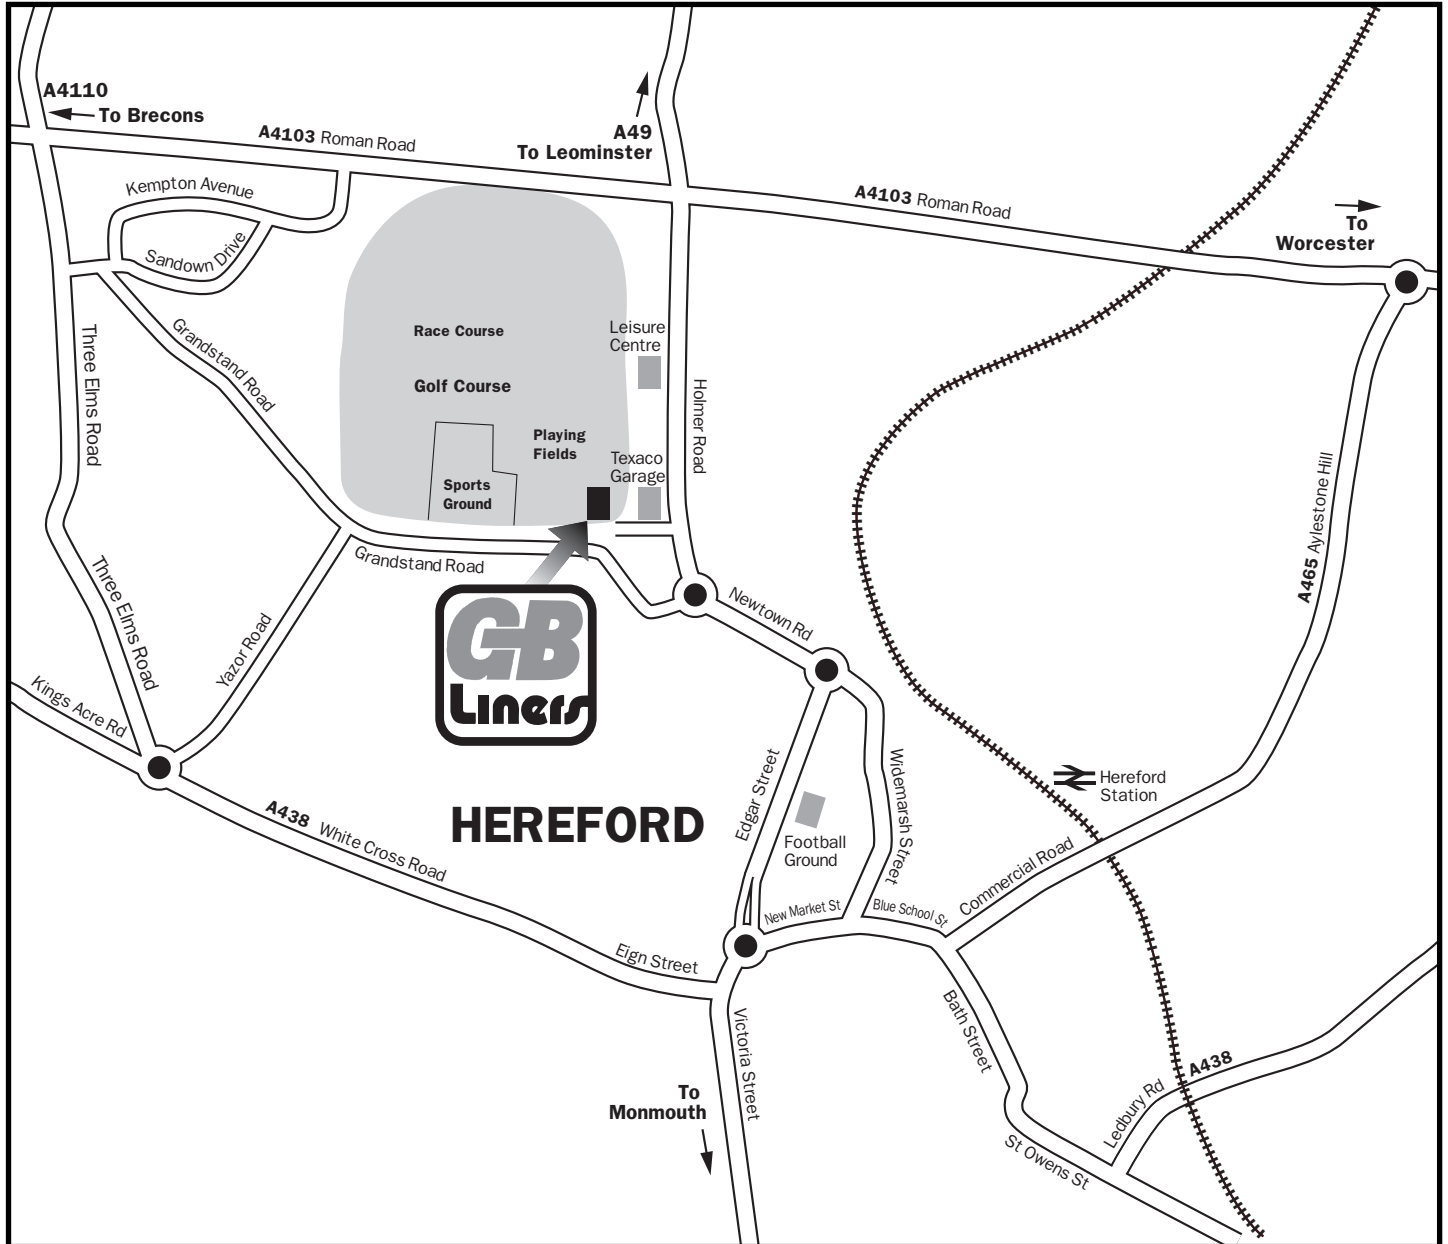

Hereford

Holmer Depositories, Holmer Road, Hereford HR4 9RU

Tel: 01432 272274 • Fax: 01432 276802

e-mail: hereford@gbliners.com • Web: www.gbliners.com

By Car

Travelling from the South

Take the A49 from the town centre north towards Leominster. After passing Hereford United Football Ground there are two roundabouts and then you will see a Texaco filling station on your left-hand side. Turn as if you are going into the filling station but then take the service road up the side of the filling station. GB Liners is at the top of the road.

Travelling from the North

Pick up the A49 trunk road heading towards the city centre and turn right on the south side of the Texaco filling station.

Travelling from the East

Come in on the A4103 or the A465 from Worcester direction, bear straight on at the roundabout on the town outskirts rather than left for the city centre and come along Roman Road to the roundabout at the Starting Gate pub. Turn left there and then follow the directions as from the North.

From the east on the A438 Ledbury Road go into the town and follow the signs for the A49 north.